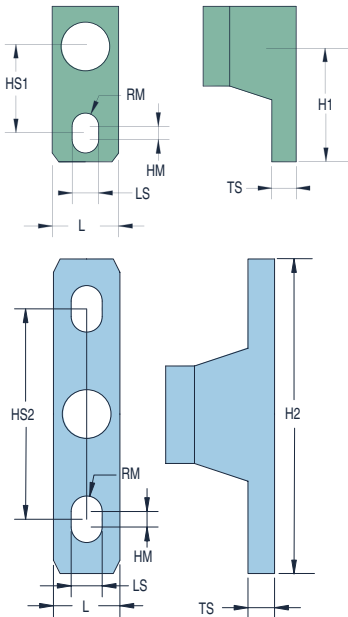

Mounting Hardware & Accessories

T & L Brackets

L brackets are included with the purchase of combination FRLs, to convert to T, use T bracket only. If no bracket is furnished, use T or L bracket with MMH-YXX spacer (ordered separately).

FRL Series	L Bracket Part No.	T Bracket Part No.
1	MMH-B110L	MMH-B110T
2	MMH-B210L	MMH-B210T
3	MMH-B310L	MMH-B310T
4W/4Z	MMH-B410L	MMH-B410T
4A	MMH-B510L	MMH-B510T
5	MMH-B610L	MMH-B610T

Dim.	MMH-B110L	MMH-B210L	MMH-B310L	MMH-B410L	MMH-B510L	MMH-B610L
HS1	0.79 (20.1)	1.89 (48.0)	2.76 (70.0)	3.15 (80.0)	3.15 (80.0)	3.94 (100.0)
HS2	1.58 (40.1)	0.94 (24.0)	1.38 (35.0)	1.57 (40.0)	1.57 (40.0)	1.97 (50.0)
L	0.48 (12.2)	0.59 (15.0)	0.63 (16.0)	0.87 (22.0)	0.87 (22.0)	0.91 (23.0)
LS	0.18 (4.6)	0.22 (5.5)	0.28 (7.0)	0.35 (9.0)	0.35 (9.0)	0.47 (12.0)
HM	0.20 (5.1)	0.12 (3.0)	0.16 (4.0)	0.16 (4.0)	0.16 (4.0)	0.16 (4.0)
TS	0.20 (5.1)	0.20 (5.0)	0.28 (7.0)	0.28 (7.0)	0.28 (7.0)	0.41 (10.5)
RM	0.90 (22.9)	0.11 (2.8)	0.14 (3.5)	0.18 (4.5)	0.18 (4.5)	2.36 (6.0)
H1	0.61 (15.5)	0.65 (16.5)	0.89 (22.6)	0.99 (25.1)	0.99 (25.1)	1.24 (31.5)
H2	1.21 (30.7)	1.30 (33.0)	1.77 (45.0)	1.97 (50.0)	1.97 (50.0)	2.48 (63.0)

Lubricator	Poly. Bowl	Metal Bowl
MML-1 Series	27057-1	---
MML-2 Series	27057-2	27060-2
MML-3 Series	27058-3*	27060-3
MML-4 Series	27058-4*	27060-4
MML-5 Series	27058-5*	27060-5

* Comes standard with metal shield.

Hose & Tubing

Clippard offers a variety of miniature flexible hose and stiff tubing available in rolls of 50' and 500'.

Hose & Tubing Types	Sizes (O.D. x I.D.)	Colors
Single 85 Duro. Polyurethane Hose	1/8" x 1/16"	Solid Blue
Dual 85 Duro. Polyurethane Hose	1/8" x 3/32"	Translucent Blue
Single 95 Duro. Polyurethane Tubing*	5/32" x 3/32"	Black
Single Polyethylene Tubing*	1/4" x 1/8"	Brown
	1/4" x 0.160"	Green
	3/8" x 1/4"	Green
	6 mm x 4 mm	Purple
		Gray
		Natural
		Orange
		Red
		White
		Yellow
		Yellow