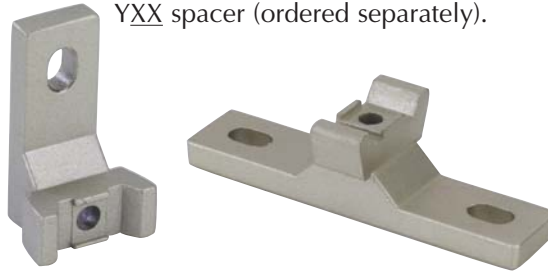

Mounting Hardware & Accessories

T & L Brackets

L brackets are included with the purchase of combination FRLs, to convert to T, use T bracket only. If no bracket is furnished, use T or L bracket with MMH-YXX spacer (ordered separately).

FRL Series	L Bracket Part No.	T Bracket Part No.
1	MMH-B110L	MMH-B110T
2	MMH-B210L	MMH-B210T
3	MMH-B310L	MMH-B310T
4W/4Z	MMH-B410L	MMH-B410T
4A	MMH-B510L	MMH-B510T
5	MMH-B610L	MMH-B610T

Dim.	MMH-B110L	MMH-B210L	MMH-B310L	MMH-B410L	MMH-B510L	MMH-B610L
HS1	0.79 (20.1)	1.89 (48.0)	2.76 (70.0)	3.15 (80.0)	3.15 (80.0)	3.94 (100.0)
HS2	1.58 (40.1)	0.94 (24.0)	1.38 (35.0)	1.57 (40.0)	1.57 (40.0)	1.97 (50.0)
L	0.48 (12.2)	0.59 (15.0)	0.63 (16.0)	0.87 (22.0)	0.87 (22.0)	0.91 (23.0)
LS	0.18 (4.6)	0.22 (5.5)	0.28 (7.0)	0.35 (9.0)	0.35 (9.0)	0.47 (12.0)
HM	0.20 (5.1)	0.12 (3.0)	0.16 (4.0)	0.16 (4.0)	0.16 (4.0)	0.16 (4.0)
TS	0.20 (5.1)	0.20 (5.0)	0.28 (7.0)	0.28 (7.0)	0.28 (7.0)	0.41 (10.5)
RM	0.90 (22.9)	0.11 (2.8)	0.14 (3.5)	0.18 (4.5)	0.18 (4.5)	2.36 (6.0)
H1	0.61 (15.5)	0.65 (16.5)	0.89 (22.6)	0.99 (25.1)	0.99 (25.1)	1.24 (31.5)
H2	1.21 (30.7)	1.30 (33.0)	1.77 (45.0)	1.97 (50.0)	1.97 (50.0)	2.48 (63.0)